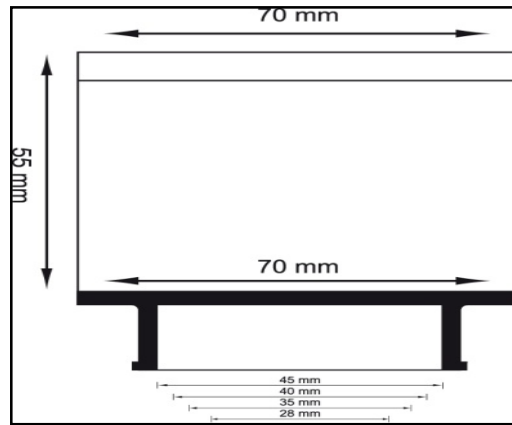

Twin Air Clamp-on Filters

DUAL STAGE FILTER MATERIAL

Part number	Rubber Diameter	Width Filter Diameter	Length Filter	Length Rubber	Filter Shape
158740	100 mm	200 mm	200 mm	15mm	92-112mm
158801	63 mm	120 mm	170 mm	60 mm	Round
158802	63 mm	155 mm	175 mm	60 mm	Round
158951	50 mm	150x90 mm	90 mm	80 mm	Oval
158957	90 mm	125 mm	120 mm	10 mm	Round
158961	40 mm	120x70 mm	50 mm	65 mm	Oval
158962	45 mm	120x70 mm	50 mm	80 mm	Oval
158963	57 mm	120x70 mm	50 mm	80 mm	Oval
158964	57 mm	80 mm	105 mm	80 mm	Round
158962	45 mm	120-70 mm	50 mm	80 mm	Oval
158963	57 mm	120-70 mm	50 mm	80 mm	Oval
158964	57 mm	80 mm	105 mm	80 mm	Round
158965	28 mm	80 mm	105 mm	90 mm	Round
158966	40 mm	80 mm	105 mm	65 mm	Round

	Rubber Diameter	Width Filter Diameter	Length Filter	
158967	45	70-50	100	Cone
158968	40	70-50	100	
158969	28	70-50	100	
158970	35	70-50	100	Round
158971	45	70	55	
158972	40	70-50	55	
158973	28	70-50	55	
158974	35	70-50	55	45 degree
158975	45	110	80	
158976	40	110	80	
158977	28	110	80	
158978	35	110	80