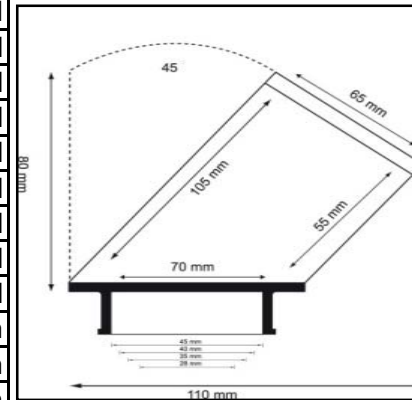

Twin Air Clamp-on Filters

DUAL STAGE FILTER MATERIAL

Part number	Rubber Diameter	Width Filter Diameter	Length Filter	Length Rubber	Filter Shape
152919	73 mm	90 mm	190 mm	15 mm	Round
153002	40 mm	110 mm	115 mm	80 mm	Round
153004	45 mm	140 mm	65 mm	80 mm	Round
153109	57 mm	150 mm	100 mm	80 mm	Round
153402	57 mm	110 mm	115 mm	80 mm	Round
153501	57 mm	130x85 mm	160 mm	80 mm	Oval
154005	28 mm	100x60 mm	45 mm	90 mm	Oval
154007	40 mm	100x60 mm	45 mm	60 mm	Oval
154500	45 mm	120 mm	65 mm	30 mm	Round
156009	63 mm	170x400 mm	120 mm	65 mm	Oval
156052	57 mm	115 mm	130 mm	15 mm	Round/Cone
156053	50 mm	95 mm	120 mm	15 mm	Round/Cone
156082	73 mm	95 mm	140 mm	15 mm	Round
156140	63 mm	100 mm	170 mm	15 mm	Round
157498	100 mm	165x115mm	115 mm	80 mm	Oval
158002	50 mm	150 mm	105 mm	30 mm	Round
158035	45 mm	80x100 mm	40 mm	30 mm	Oval
158050	45 mm	125x70 mm	65 mm	80 mm	Oval
158079	45 mm	90 mm	160 mm	80 mm	Round
158080	63 mm	170x75 mm	175 mm	60 mm	Oval
158104	63 mm	105 mm	160 mm	60 mm	Round
158107	63 mm	105 mm	120 mm	80 mm	Round
158108	73 mm	105 mm	120 mm	15 mm	Round
158329p	28 / 40/ 45 mm	70 mm	100 mm	12.5 mm	Round
158410	50 mm	90 mm	100 mm	15 mm	Round
158607	40-35 mm	70 mm	85 mm	15 mm	Round
158608	28 mm	70 mm	85 mm	15 mm	Round
158609	28-20 mm	70 mm	100 mm	15 mm	Round
158700	28 mm	56 mm	75 mm	85mm	25-40mm
158701	40 mm	80 mm	75 mm	65mm	32-50mm
158702	40 mm	80 mm	100 mm	65mm	32-50mm
158703	40 mm	80 mm	125 mm	65mm	32-50mm
158704	40 mm	80 mm	150 mm	65mm	32-50mm
158705	40 mm	80 mm	200 mm	65mm	32-50mm