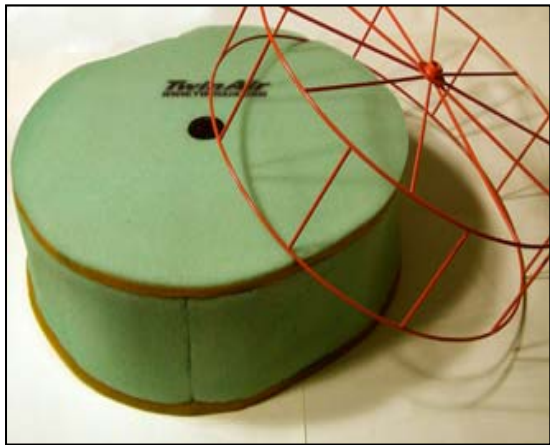

Twin Air filter grommets

ITEM DESCRIPTION	Part#
CR/KX/RM/KTM/HVA 2-Stroke Grommets (4 per package)	177750
15mm Opening Grommets (4 per pack)	177751
XR Grommets (4 per pack)	177752