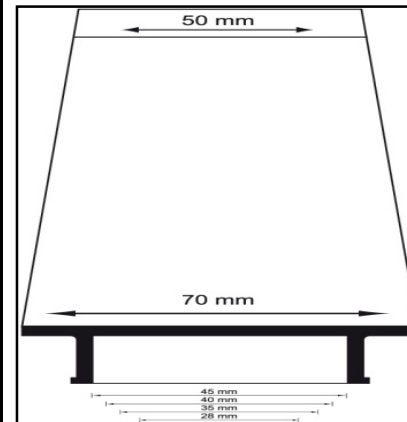

Twin Air Clamp-on Filters

DUAL STAGE FILTER MATERIAL

Part number	Rubber Diameter	Width Filter Diameter	Length Filter	Length Rubber	Filter Shape
158706	45 mm	90 mm	75 mm	80mm	32-50mm
158707	45 mm	90 mm	100 mm	80mm	32-50mm
158708	45 mm	90 mm	125 mm	80mm	32-50mm
158709	45 mm	90 mm	150 mm	80mm	32-50mm
158710	45 mm	90 mm	200 mm	80mm	32-50mm
158711	50 mm	100 mm	75 mm	65mm	40-60mm
158712	50 mm	100 mm	100 mm	65mm	40-60mm
158713	50 mm	100 mm	125 mm	65mm	40-60mm
158714	50 mm	100 mm	150 mm	65mm	40-60mm
158715	50 mm	100 mm	200 mm	65mm	40-60mm
158716	57 mm	114 mm	75 mm	80mm	50-70mm
158717	57 mm	114 mm	100 mm	80mm	50-70mm
158718	57 mm	114 mm	125 mm	80mm	50-70mm
158719	57 mm	114 mm	150 mm	80mm	50-70mm
158720	57 mm	114 mm	200 mm	80mm	50-70mm
158721	63 mm	126 mm	75 mm	65mm	50-70mm
158722	63 mm	126 mm	100 mm	65mm	50-70mm
158723	63 mm	126 mm	125 mm	65mm	50-70mm
158724	63 mm	126 mm	150 mm	65mm	50-70mm
158725	63 mm	126 mm	200 mm	65mm	50-70mm
158726	73 mm	146 mm	75 mm	12mm	60-80mm
158727	73 mm	146 mm	100 mm	12mm	60-80mm
158728	73 mm	146 mm	125 mm	12mm	60-80mm
158729	73 mm	146 mm	150 mm	12mm	60-80mm
158730	73 mm	146 mm	200 mm	12mm	60-80mm
158731	90 mm	180 mm	75 mm	12mm	80-100mm
158732	90 mm	180 mm	100 mm	12mm	80-100mm
158733	90 mm	180 mm	125 mm	12mm	80-100mm
158734	90 mm	180 mm	150 mm	12mm	80-100mm
158735	90 mm	180 mm	200 mm	12mm	80-100mm
158736	100 mm	200 mm	75 mm	15mm	92-112mm
158737	100 mm	200 mm	100 mm	15mm	92-112mm
158738	100 mm	200 mm	125 mm	15mm	92-112mm
158739	100 mm	200 mm	150 mm	15mm	92-112mm